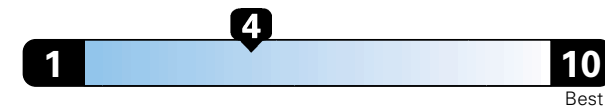

2020

PACIFICA TOURING L

For more information visit: www.chrysler.com
or call 1-800-CHRYSLER

FCA US LLC

IMPORTED FROM DETROIT®

THIS VEHICLE IS MANUFACTURED TO MEET SPECIFIC UNITED STATES REQUIREMENTS. THIS VEHICLE IS NOT MANUFACTURED FOR SALE OR REGISTRATION OUTSIDE OF THE UNITED STATES.

MANUFACTURER'S SUGGESTED RETAIL PRICE OF THIS MODEL INCLUDING DEALER PREPARATION

Base Price: $37,145

CHRYSLER PACIFICA TOURING L
Exterior Color: Bright White Clear-Coat Exterior Paint
Interior Color: Black / Alloy Interior Colors
Interior: Perforated Leather-Trim Bucket Seats
Engine: 3.6L V6 24V VVT Engine Upp I w/ESS
Transmission: 9-Speed 948TE Automatic Transmission
STANDARD EQUIPMENT (UNLESS REPLACED BY OPTIONAL EQUIPMENT)
FUNCTIONAL/SAFETY FEATURES

- Advanced Multistage Front Air Bags
- Driver Inflatable Knee-Bolster Air Bag
- Passenger Inflatable Knee-Bolster Air Bag
- Supplemental Side-Curtain All-Rows Air Bags
- Supplemental Front Seat-Side Air Bags
- LATCH Ready Child Seat Anchor System
- ParkView® Rear Back-Up Camera
- SafetyTec
- Blind Spot & RR Cross Path Detection
- ParkSense® Rear Park Assist with Stop
- Electronic Stability Control
- Ready-Alert Braking
- Hill Start Assist
- Capless Fuel-Fill without Discriminator
- Tire Service Kit
- Remote-Start System
- Universal Garage Door Opener
- Sentry Key® Theft Deterrent System
- Remote Proximity for All Doors
- Push-Button Start

INTERIOR FEATURES